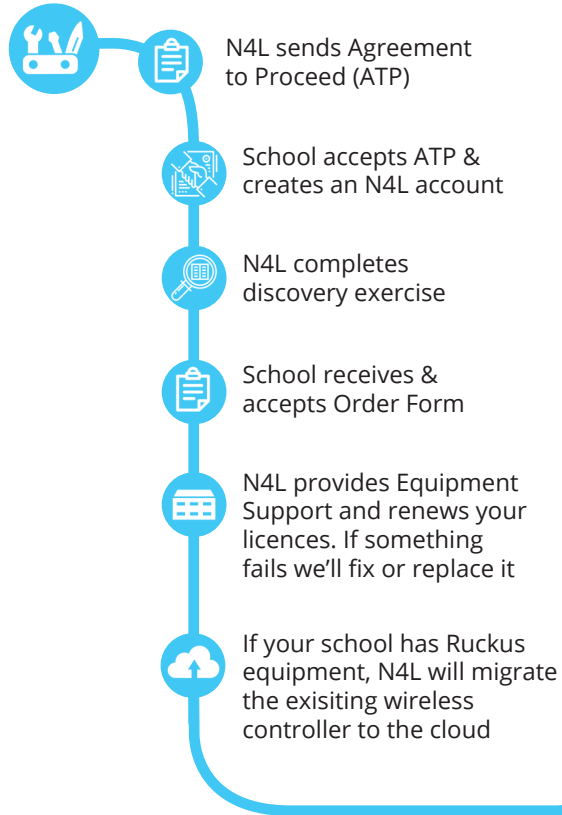

SCHOOL NETWORK UPGRADE JOURNEY

EQUIPMENT SUPPORT

SECURE ACCESS

N4L and the IT panel member work with your school to design the Migration Plan & to schedule Secure Access