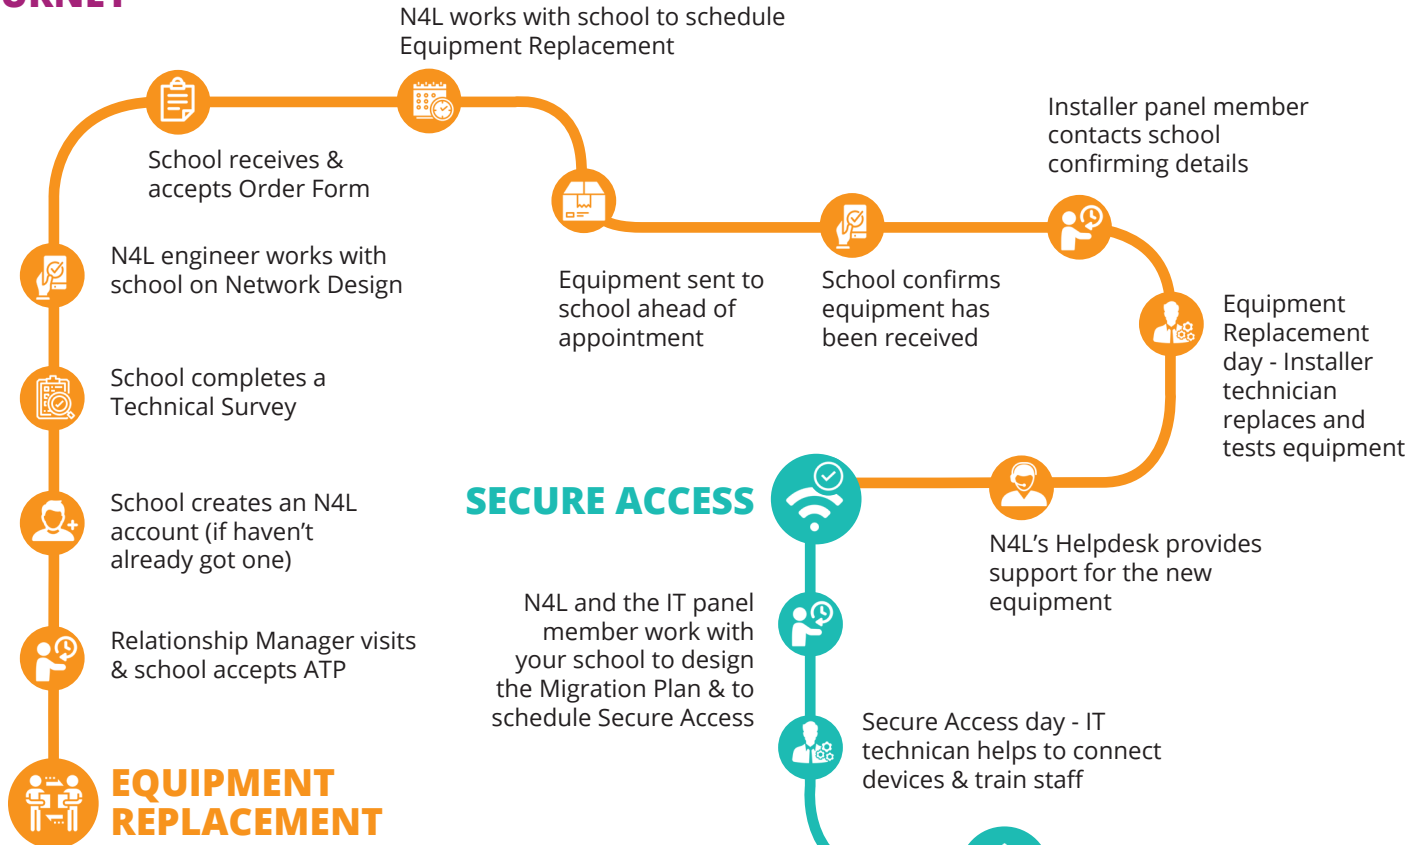

SCHOOL NETWORK UPGRADE JOURNEY

EQUIPMENT SUPPORT

SECURE ACCESS

N4L and the IT panel member work with your school to design the Migration Plan & to schedule Secure Access